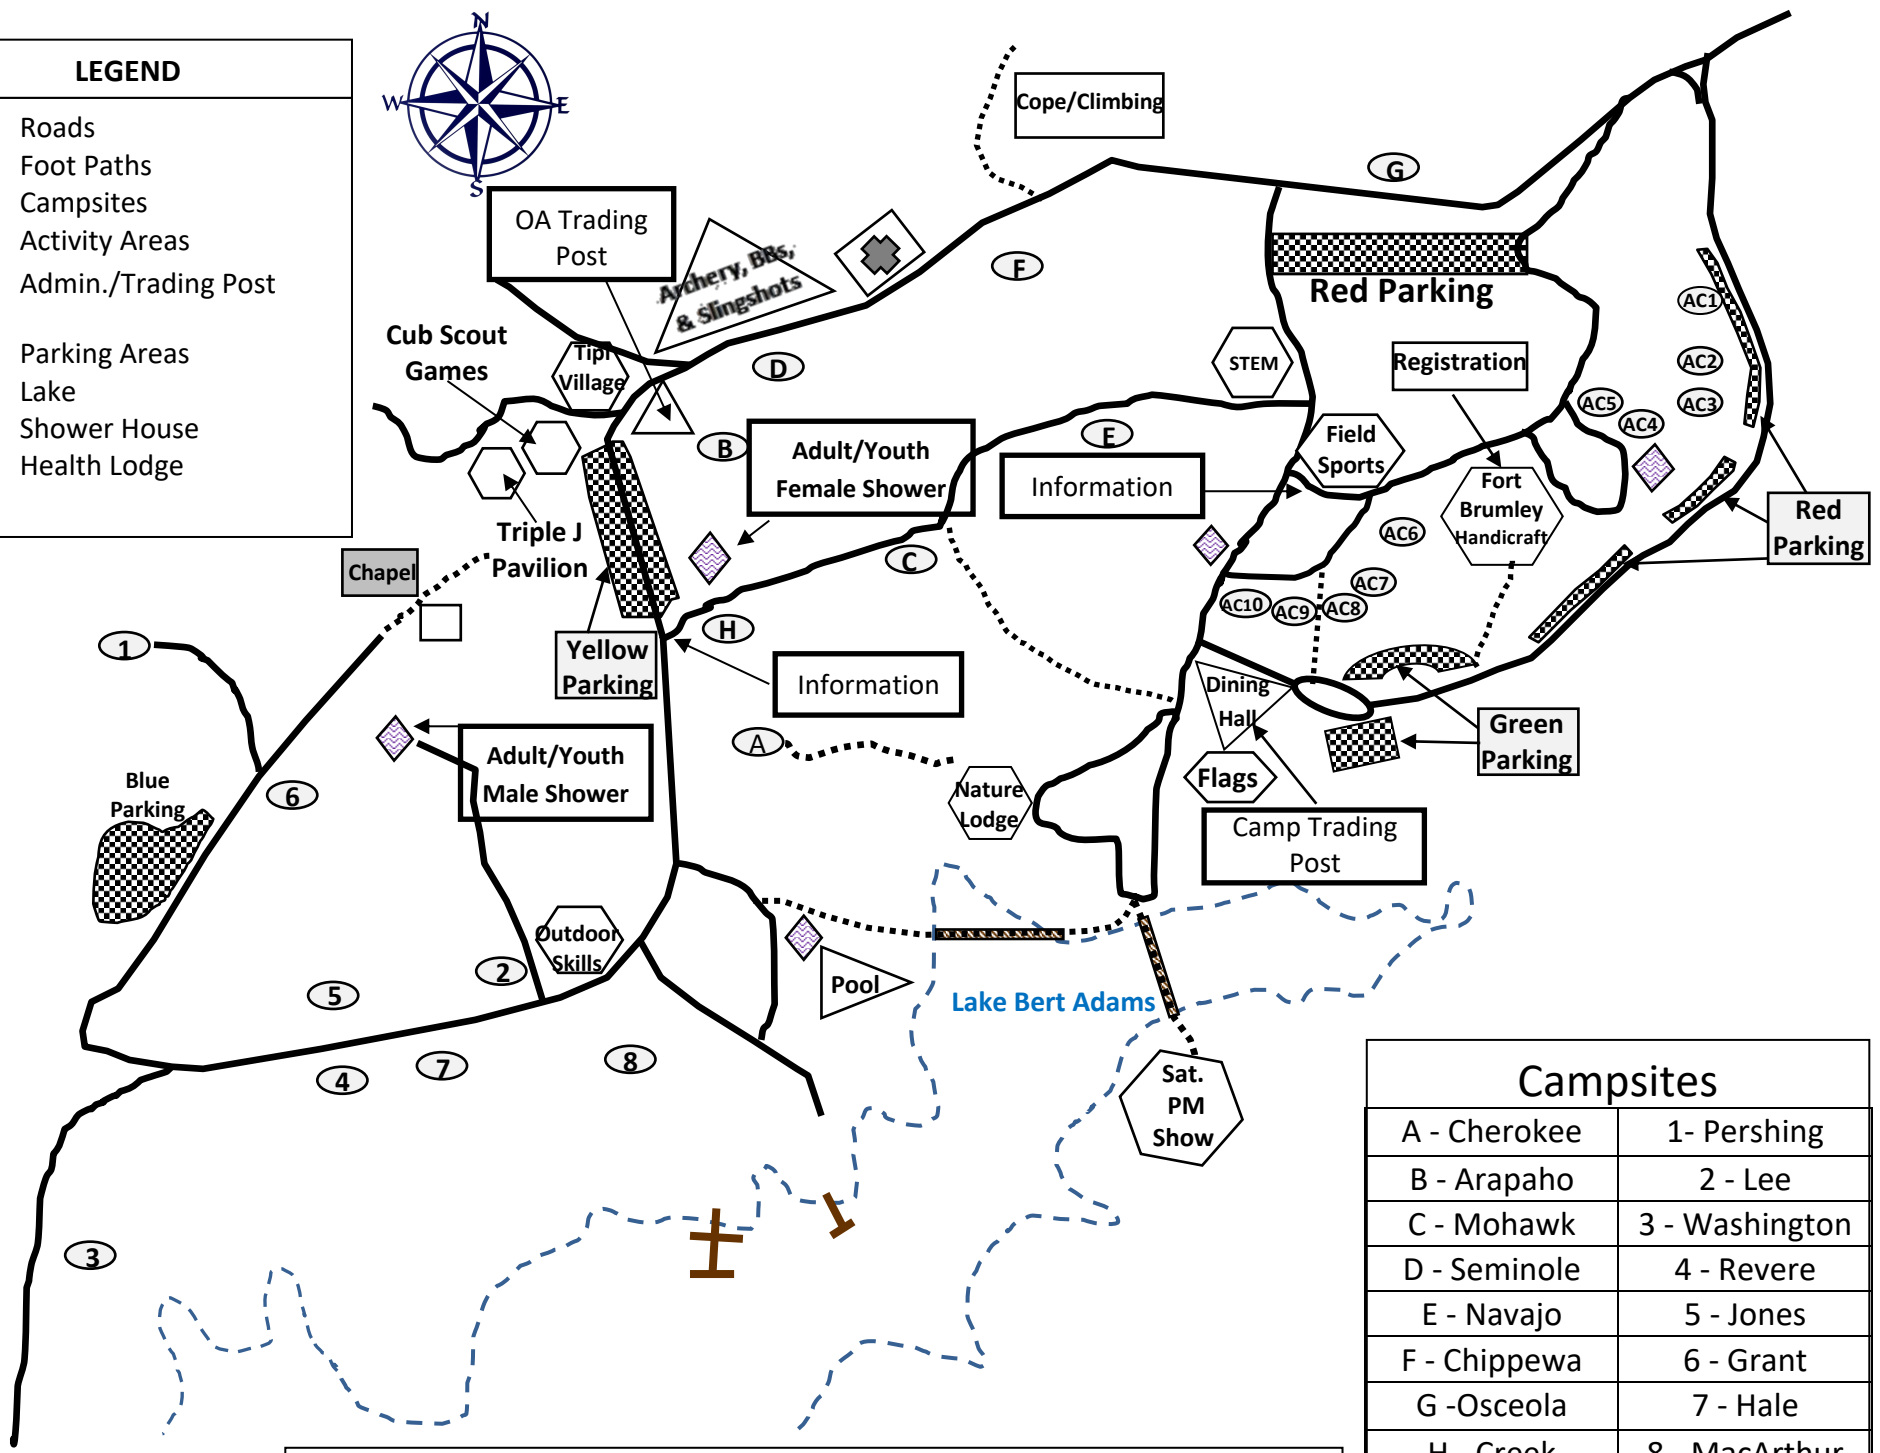

LEGEND	
	Roads
	Foot Paths
	Campsites
	Activity Areas
	Admin./Trading Post
	Parking Areas
	Lake
	Shower House
	Health Lodge

Campsites	
A - Cherokee	1- Pershing
B - Arapaho	2 - Lee
C - Mohawk	3 - Washington
D - Seminole	4 - Revere
E - Navajo	5 - Jones
F - Chippewa	6 - Grant
G - Osceola	7 - Hale
H - Creek	8 - MacArthur

Trailblazer Adventure Camp - 2020